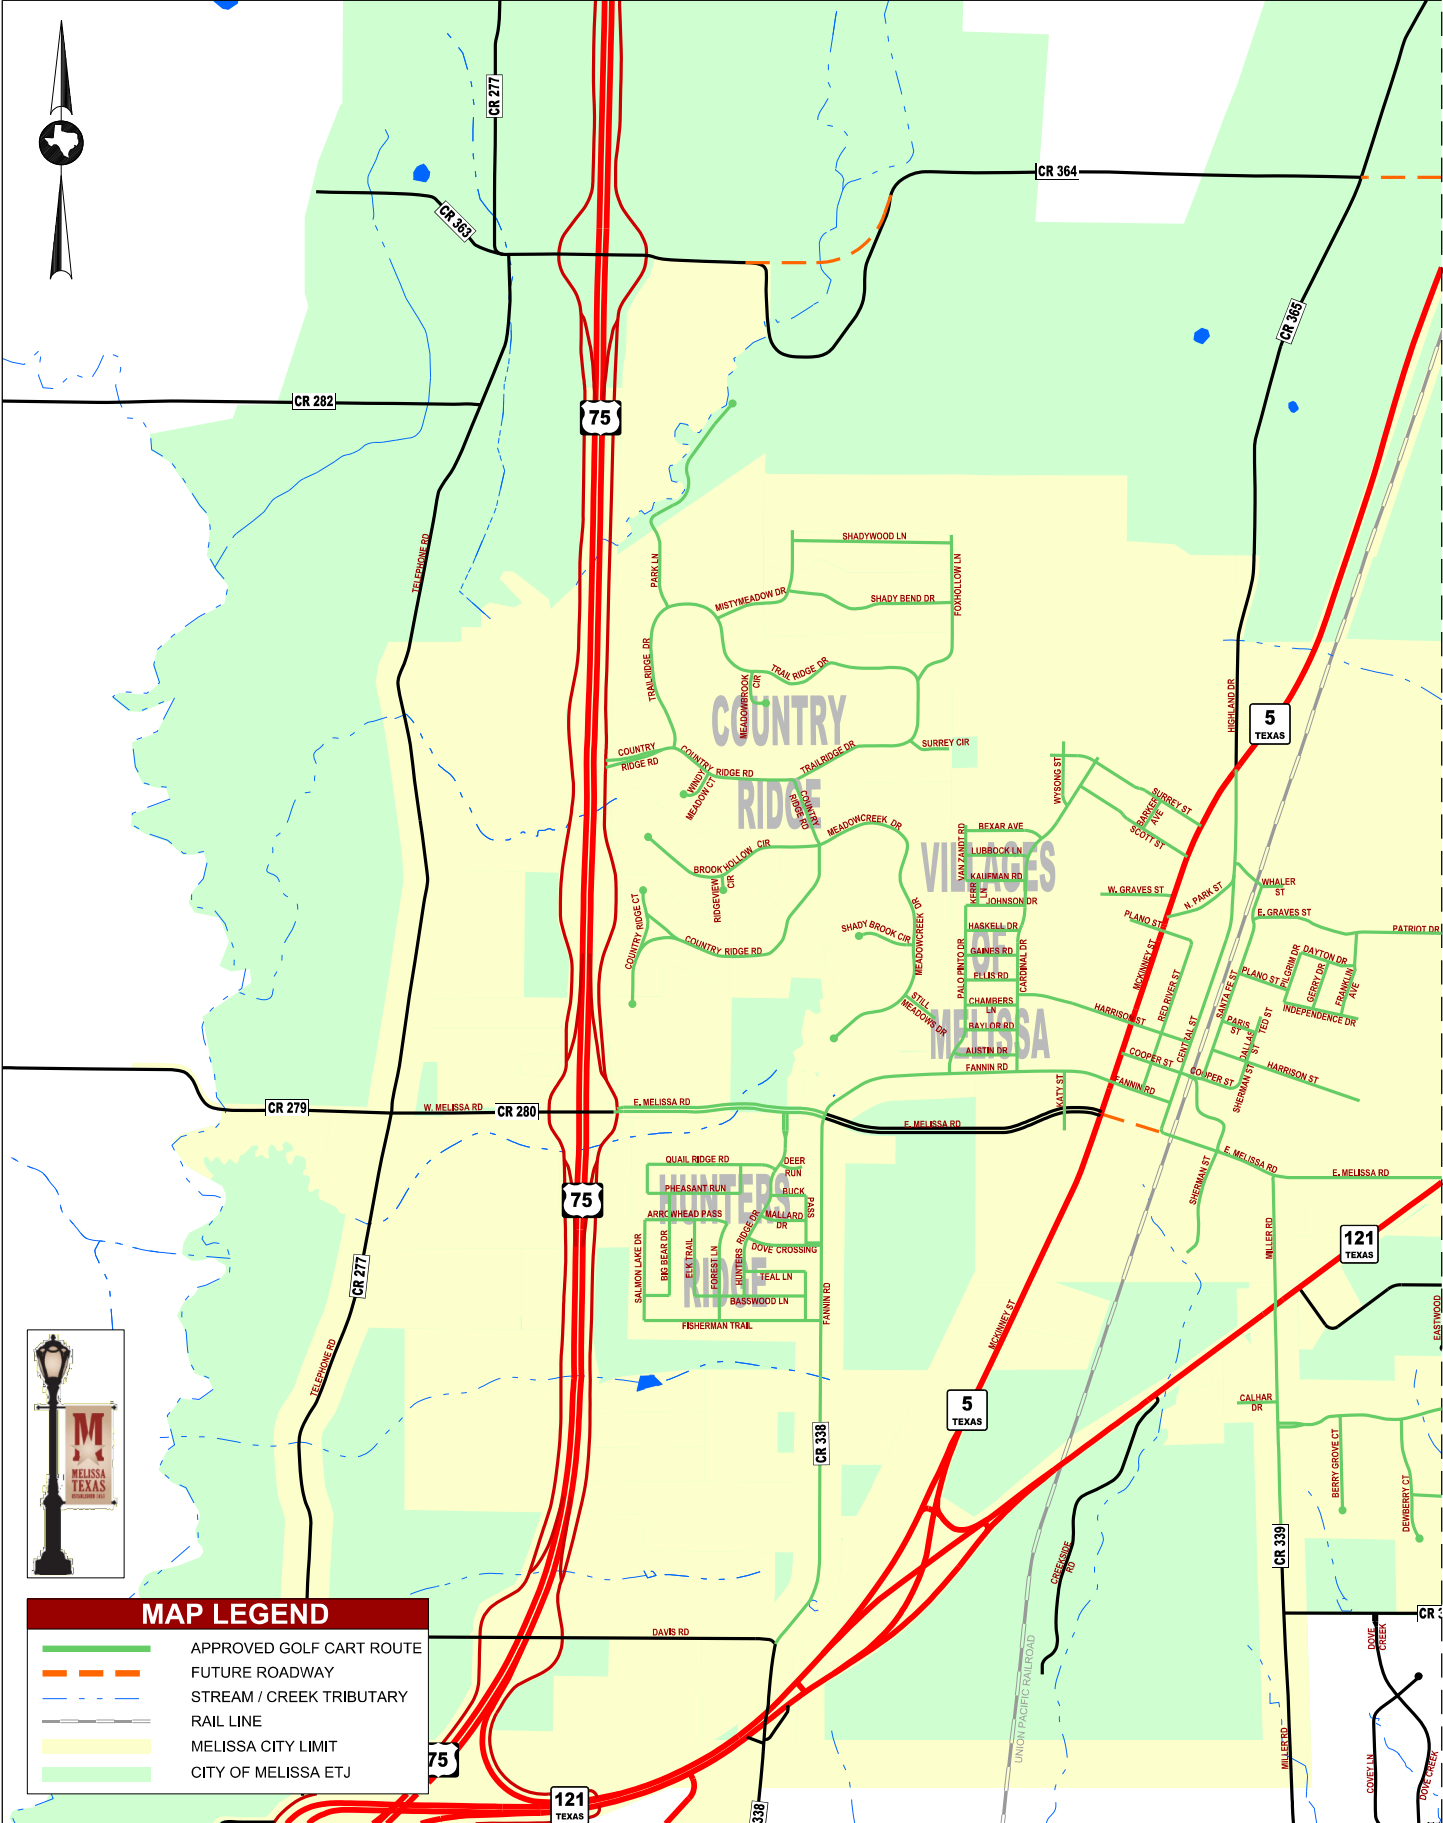

2012 CITY OF MELISSA APPROVED GOLF CART MAP

MAP LEGEND	
	APPROVED GOLF CART ROUTE
	FUTURE ROADWAY
	STREAM / CREEK TRIBUTARY
	RAIL LINE
	MELISSA CITY LIMIT
	CITY OF MELISSA ETJ

MATCH LINE (REFER TO SHEET 2 OF 2)

2012 CITY OF MELISSA APPROVED GOLF CART MAP

MATCH LINE (REFER TO SHEET 1 OF 2)

MAP LEGEND	
	APPROVED GOLF CART ROUTE
	FUTURE ROADWAY
	STREAM / CREEK TRIBUTARY
	RAIL LINE
	MELISSA CITY LIMIT
	CITY OF MELISSA ETJ