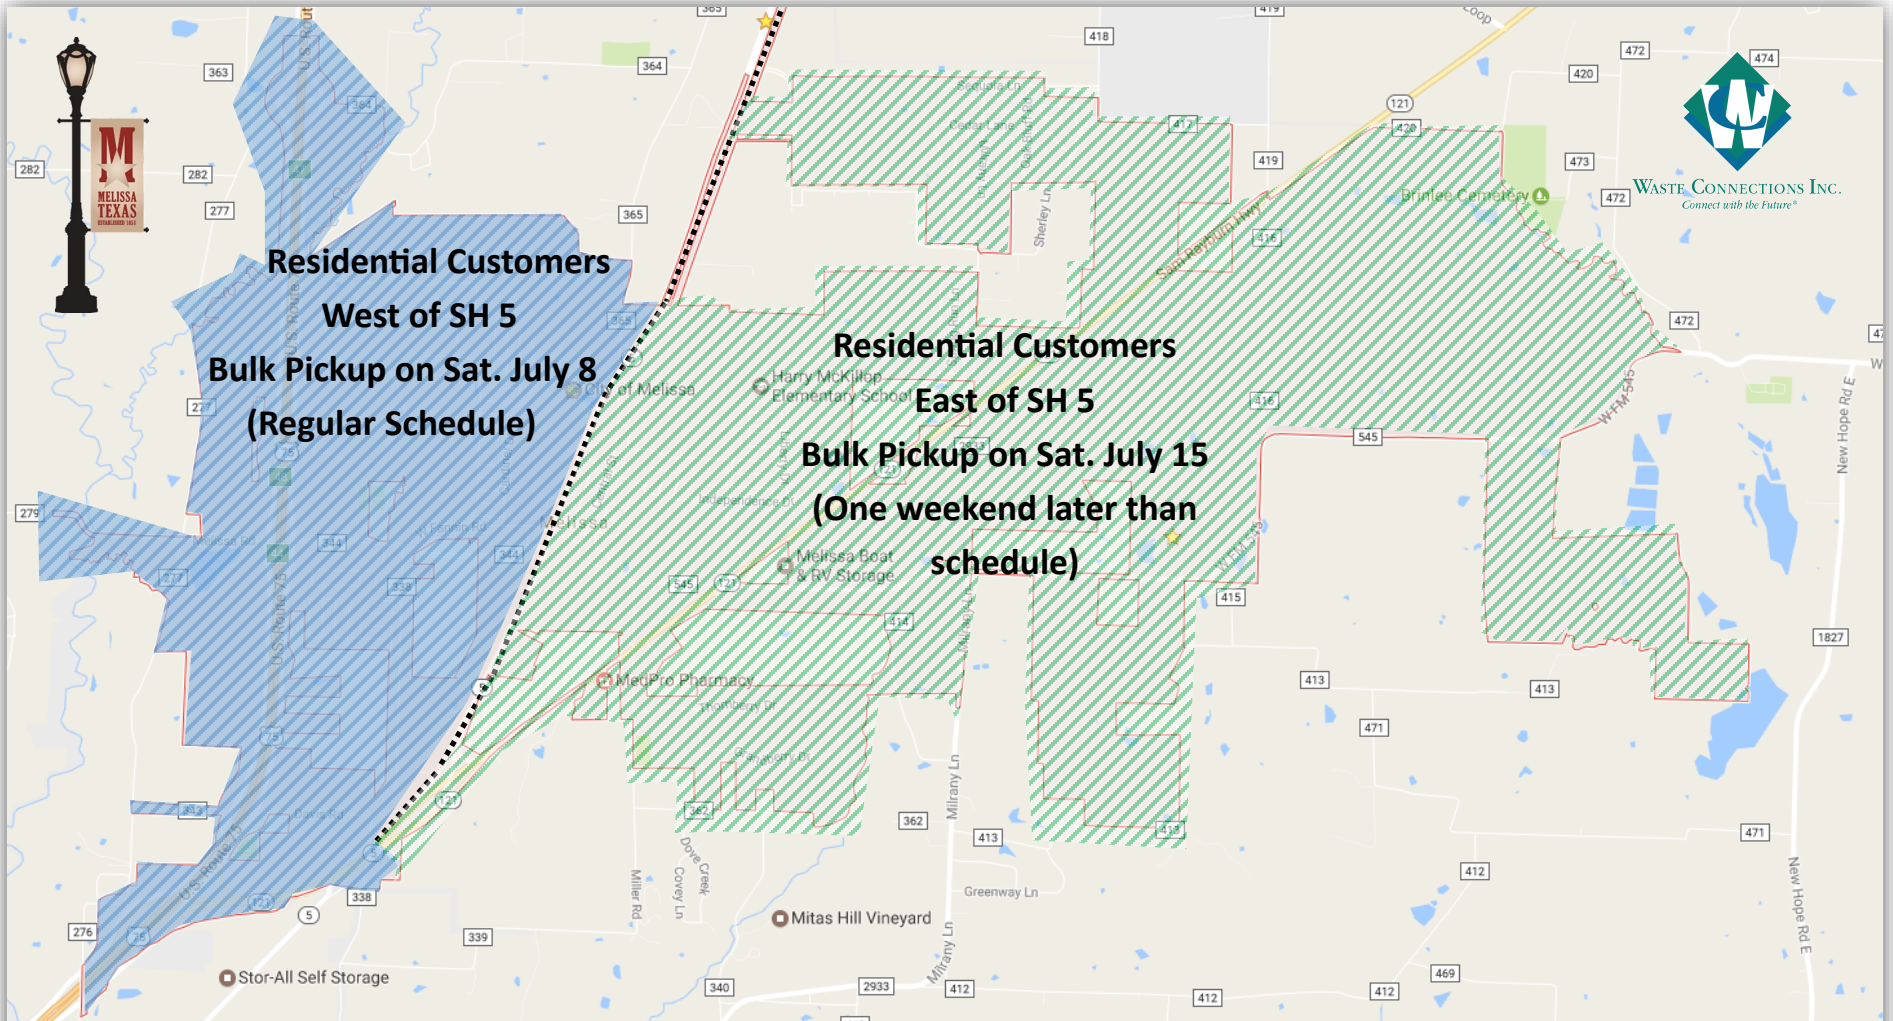

City of Melissa July 2017 Waste Connections Pickup Schedule Update

Due to the 4th of July Holiday, Standard Trash/Recycle Pickup will be delayed, and held on THURSDAY July 6th.

Bulk Pickup will also be impacted and will be divided into two weekends for the City of Melissa.

Please note when your pickup date will be based on the above map and schedule your pickup with Waste Connections by 4pm the Friday prior by calling 469-452-8000 or emailing iesimelissa@iesi.com.